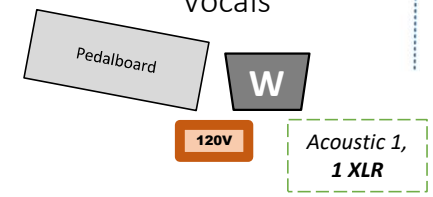

**LEAH
HARRIS**
Lead Vocals

W

(Downstage)

**JAKAEL
TRISTRAM**
Electric Guitar 1,
Vocals