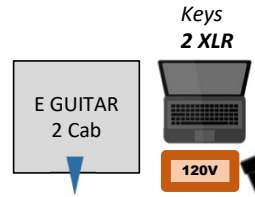

STAGE PLOT 2025

- Drums: Kick, Snare, HH, 1 Rack Tom, 2 Floor Tom, 2 Crash, Ride, 2 congas
- Drum Vox has footswitch/mute
- Keyboard will provide own stereo DI/interface and Acoustic Gtr 2 DI
- Elec Guitar 1 has stereo cabs, and own DI for Acoustic Gtr 1
- Bass Guitar has 1 cab, aimed x-stage

120 V = Stage Power 120v

DI = Direct Input XLR adapter

W = Wedge monitor

▶ = Microphone

Vocal Mic + Boom stand =

(Stage R)

(Upstage)

(Stage L)

**JEFF
LOCKHART**
Drums, Vocals

**RICK
JONES**
Bass, Vocals

Keyboard
stacked on
piano

**CHUCK
DORSETT**
KBD, Vox, A-Gtr 2,
E-Gtr 2

**LEAH
HARRIS**
Lead Vocals

W

(Downstage)

**JAKAEL
TRISTRAM**
Electric Guitar 1,
Vocals