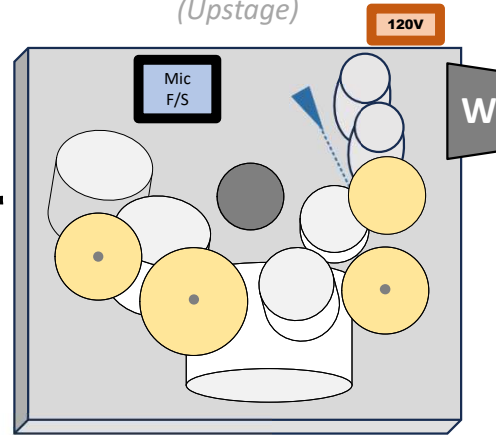

STAGE PLOT 2025

- Drums: Kick, Snare, HH, 1 Rack Tom, 2 Floor Tom, 2 Crash, Ride, 2 congas
- Drum Vox has footswitch/mute
- Keyboard will provide own stereo DI/interface and Acoustic Gtr 2 DI
- Elec Guitar 1 has stereo cabs, and own DI for Acoustic Gtr 1
- Bass Guitar has 1 cab, aimed x-stage

120 V = Stage Power 120v

DI = Direct Input XLR adapter

W = Wedge monitor

▶ = Microphone

Vocal Mic + Boom stand =

(Stage R)

(Upstage)

(Stage L)

**JEFF
LOCKHART**
Drums, Vocals