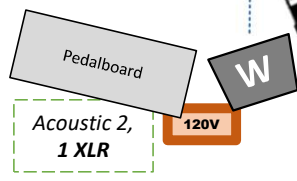

**CHUCK
DORSETT**
KBD, Vox, A-Gtr 2,
E-Gtr 2