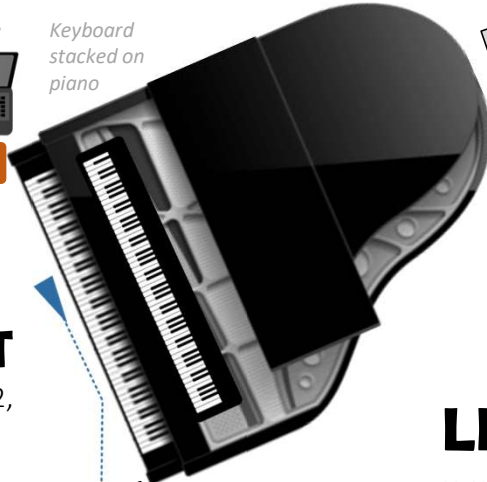

# STAGE PLOT 2025

- Drums: Kick, Snare, HH, 1 Rack Tom, 2 Floor Tom, 2 Crash, Ride, 2 congas
- Drum Vox has footswitch/mute
- Keyboard will provide own stereo DI/interface and Acoustic Gtr 2 DI
- Elec Guitar 1 has stereo cabs, and own DI for Acoustic Gtr 1
- Bass Guitar has 1 cab, aimed x-stage

**120 V** = Stage Power 120v

**DI** = Direct Input XLR adapter

**W** = Wedge monitor

**▶** = Microphone

Vocal Mic + Boom stand =

(Stage R)

(Upstage)

(Stage L)

**JEFF  
LOCKHART**  
Drums, Vocals

**RICK  
JONES**  
Bass, Vocals

Keyboard  
stacked on  
piano

**CHUCK  
DORSETT**  
KBD, Vox, A-Gtr 2,  
E-Gtr 2

**LEAH  
HARRIS**  
Lead Vocals

**W**

(Downstage)

**JAKAEL  
TRISTRAM**  
Electric Guitar 1,  
Vocals