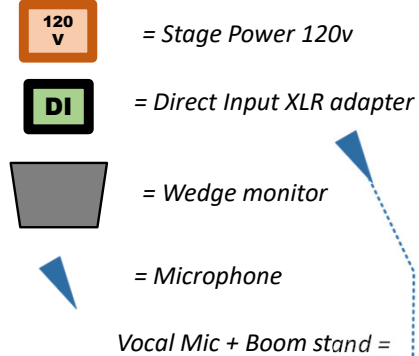

STAGE PLOT 2023

- Drums: Kick, Snare, HH, 1 Rack Tom, 2 Floor Tom, 2 Crash, Ride
- Keyboard will provide own mic boom stand, and stereo "DI" interface (includes Acoustic & Elec Guitars)
- Elec Guitar has twin cabs (stereo), and own DI for acoustic
- Bass Guitar has twin (mono) cabs

 = Stage Power 120v
 = Direct Input XLR adapter
 = Wedge monitor
 = Microphone
 Vocal Mic + Boom stand =

INPUT LIST 2023

Notes

- Keyboards will provide 1 or 2 XLR out from their interface (no DI)
- Acoustic Guitar will provide own DI
- In 16-channel input configuration may omit:
 - Drum Overhead 2
 - Rack & Floor toms
- In 4-monitor mix configuration, Drummer is optional or can share with Keyboards.