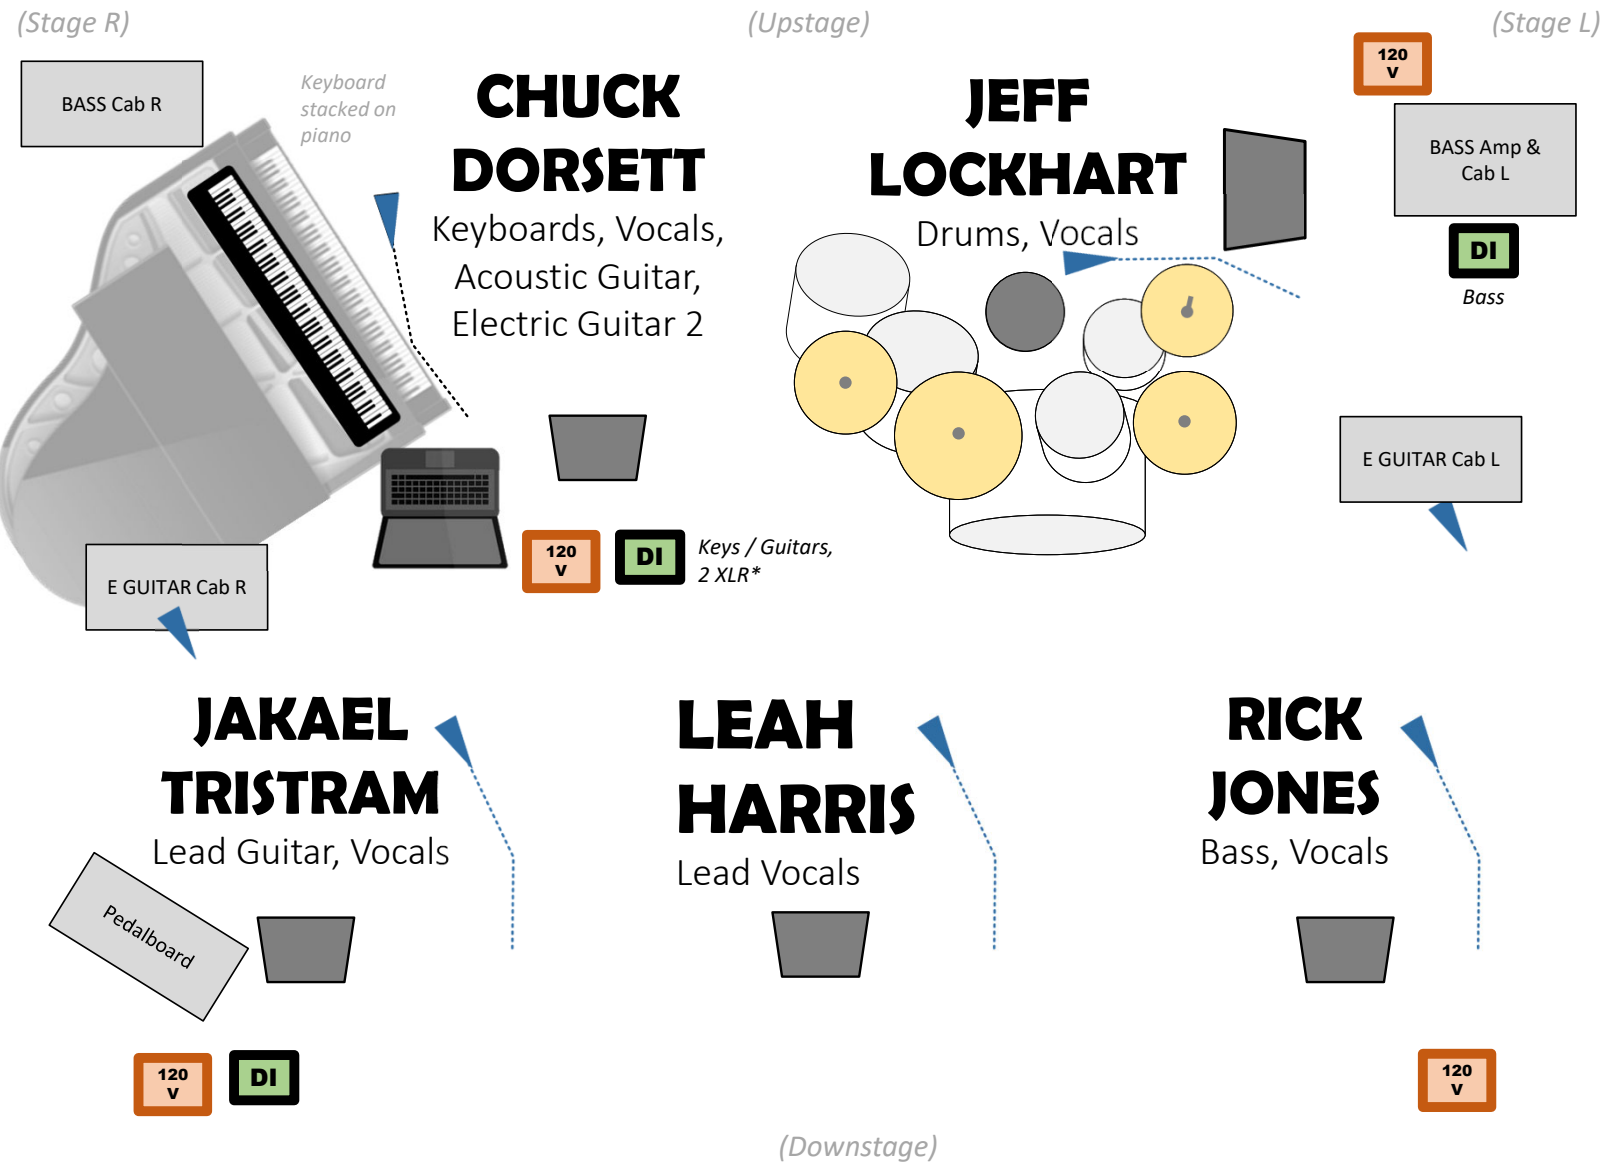

(Stage L)

JAKAEL TRISTRAM

Elec/Acoustic Guitar,
Vocals

LEAH HARRIS

Lead Vocals

RICK JONES

Bass, Vocals

(Downstage)

STAGE PLOT 2023 – w/Piano

- Drums: Kick, Snare, HH, 1 Rack Tom, 2 Floor Tom, 2 Crash, Ride
- Keyboard will provide own stereo "DI" interface (includes Acoustic & Elec Guitars)
- Elec Guitar has twin cabs (stereo), and own DI for acoustic
- Bass Guitar has twin (mono) cabs

 = Stage Power 120v
 = Direct Input XLR adapter
 = Wedge monitor
 = Microphone
 Vocal Mic + Boom stand =

INPUT LIST 2023

Notes

- Keyboards will provide 1 or 2 XLR out from their interface (no DI)
- Acoustic Guitar will provide own DI
- In 16-channel input configuration may omit:
 - Drum Overhead 2
 - Rack & Floor toms
- In 4-monitor mix configuration, Drummer is optional or can share with Keyboards.

#	INPUT	Note/Name
1	Kick Drum	
2	Snare Drum	
3	High Hat	
4	Rack Tom 1	
5	Floor Tom 1	
6	Floor Tom 2	
7	Drum Overhead L	
8	Drum Overhead R	
9	Electric Guitar L	
10	Electric Guitar R	
11	Acoustic Guitar 1	
12	Keyboards L	(Note: this includes
13	Keyboards R	Acoustic/Elec Gtr 2)
14	Bass Guitar	
15	E Gtr Vocal	Jakael
16	Keys Vocal	Chuck
17	Lead Vox Vocal	Leah
18	Drums Vocal	Jeff
19	Bass Vocal	Rick