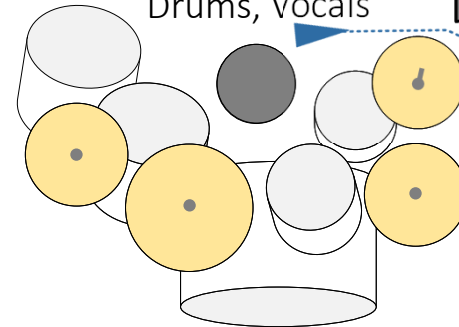

(Stage R)

CHUCK DORSETT

Keyboards, Vocals,
Acoustic/Elec Guitar 2

Keys / Guitars,
2 XLR*

(Upstage)

JEFF LOCKHART

Drums, Vocals