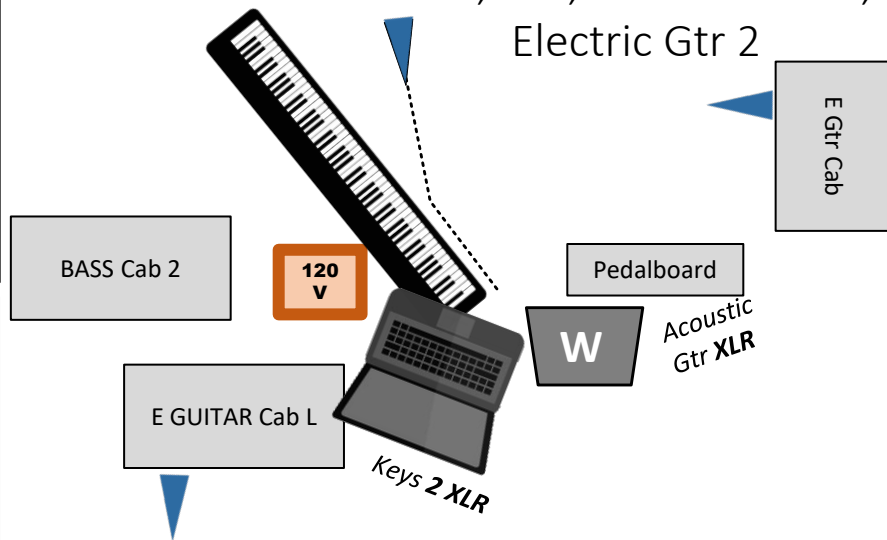

STAGE PLOT 2024

- Drums: Kick, Snare, HH, 1 Rack Tom, 2 Floor Tom, 2 Crash, Ride
- Drum Vox has footswitch/mute
- Keyboard will provide own stereo DI/interface, and acoustic gtr DI
- Elec Guitar has twin cabs (stereo), and own DI for acoustic
- Bass Guitar has twin (mono) cabs

 = Stage Power 120v

 = Direct Input XLR adapter

 = Wedge monitor

 = Microphone

 = Vocal Mic + Boom stand =

(Stage R)

CHUCK DORSETT

KBD, Vox, Acoustic Gtr 2,
Electric Gtr 2

RICK JONES

Bass, Vocals

(Downstage)

STAGE PLOT 2024 – w/Piano

- Drums: Kick, Snare, HH, 1 Rack Tom, 2 Floor Tom, 2 Crash, Ride
- Drum Vox has footswitch/mute
- Keyboard will provide own stereo DI/interface, and acoustic gtr DI
- Elec Guitar has twin cabs (stereo), and own DI for acoustic
- Bass Guitar has twin (mono) cabs

 = Stage Power 120v
 = Direct Input XLR adapter
 = Wedge monitor
 = Microphone
 Vocal Mic + Boom stand =

(Stage R)

(Upstage)

(Stage L)

(Downstage)

INPUT LIST 2024

Notes

- Keyboards will provide 1 or 2 XLR out from their interface (no DI)
- Acoustic Guitar will provide own DI
- Acoustic Guitar 2 will provide own DI
- In 4-monitor mix configuration, Drummer can share mix with Keyboards.