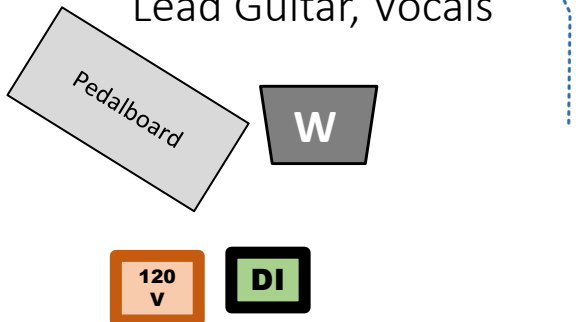

JAKAEL TRISTRAM

Lead Guitar, Vocals

LEAH HARRIS

Lead Vocals

RICK JONES

Bass, Vocals

(Downstage)