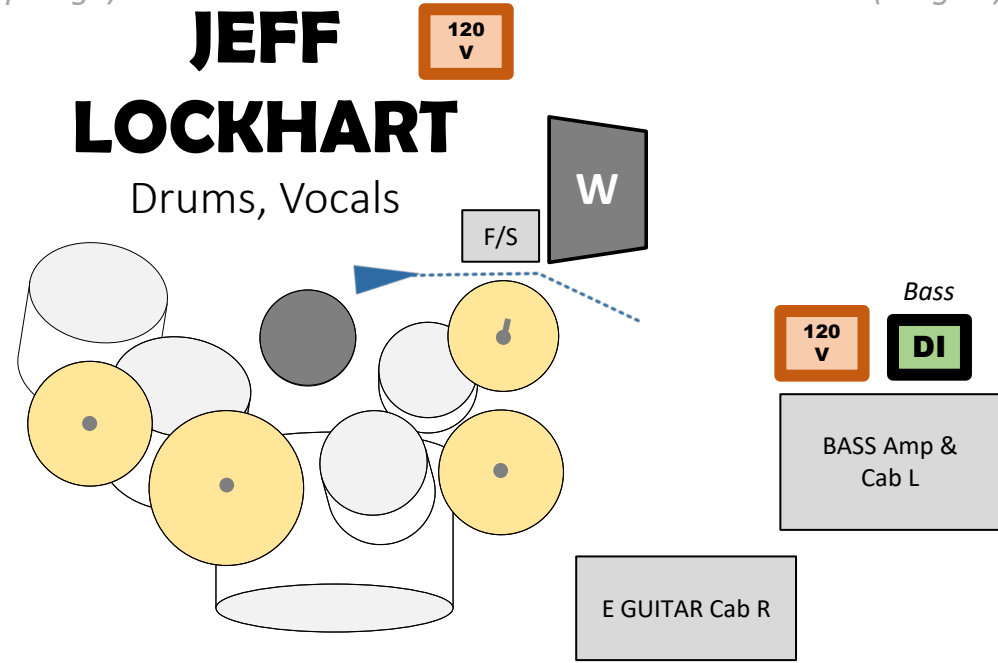

STAGE PLOT 2024

- Drums: Kick, Snare, HH, 1 Rack Tom, 2 Floor Tom, 2 Crash, Ride
- Drum Vox has footswitch/mute
- Keyboard will provide own stereo DI/interface, and acoustic gtr DI
- Elec Guitar has twin cabs (stereo), and own DI for acoustic
- Bass Guitar has twin (mono) cabs

RICK JONES

Bass, Vocals

(Downstage)

STAGE PLOT 2024 – w/Piano

- Drums: Kick, Snare, HH, 1 Rack Tom, 2 Floor Tom, 2 Crash, Ride
- Drum Vox has footswitch/mute
- Keyboard will provide own stereo DI/interface, and acoustic gtr DI
- Elec Guitar has twin cabs (stereo), and own DI for acoustic
- Bass Guitar has twin (mono) cabs

 = Stage Power 120v
 = Direct Input XLR adapter
 = Wedge monitor
 = Microphone
 Vocal Mic + Boom stand =

(Stage R)

(Upstage)

(Stage L)

(Downstage)

INPUT LIST 2024

Notes

- Keyboards will provide 1 or 2 XLR out from their interface (no DI)
- Acoustic Guitar will provide own DI
- Acoustic Guitar 2 will provide own DI
- In 4-monitor mix configuration, Drummer can share mix with Keyboards.

#	INPUT	Note/Name
1	Kick Drum	Jeff
2	Snare Drum	
3	High Hat	
4	Rack Tom 1	
5	Floor Tom 1	
6	Floor Tom 2	
7	Drum Overhead L	
8	Drum Overhead R	
9	Electric Guitar 1-L	Jakael
10	Electric Guitar 1-R	
11	Acoustic Guitar 1	
12	Keyboards L	Chuck
13	Keyboards R	
14	Electric Guitar 2	
15	Acoustic Guitar 2	
16	Bass Guitar	Rick
17	E Gtr Vocal	Jakael
18	Keys Vocal	Chuck
19	Lead Vox Vocal	Leah
20	Drums Vocal	Jeff
21	Bass Vocal	Rick