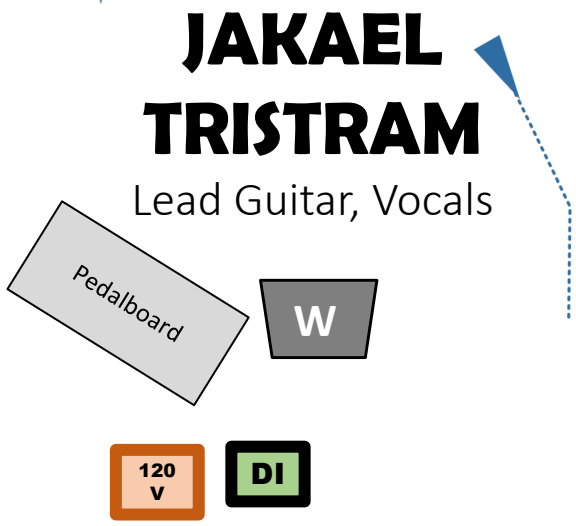

RICK JONES

Bass, Vocals

(Downstage)

STAGE PLOT 2024 – w/Piano

- Drums: Kick, Snare, HH, 1 Rack Tom, 2 Floor Tom, 2 Crash, Ride
- Drum Vox has footswitch/mute
- Keyboard will provide own stereo DI/interface, and acoustic gtr DI
- Elec Guitar has twin cabs (stereo), and own DI for acoustic
- Bass Guitar has twin (mono) cabs

 = Stage Power 120v
 = Direct Input XLR adapter
 = Wedge monitor
 = Microphone
 Vocal Mic + Boom stand =

(Stage R)

(Upstage)

(Stage L)

(Downstage)

INPUT LIST 2024

Notes

- Keyboards will provide 1 or 2 XLR out from their interface (no DI)
- Acoustic Guitar will provide own DI
- Acoustic Guitar 2 will provide own DI
- In 4-monitor mix configuration, Drummer can share mix with Keyboards.

#	INPUT	Note/Name
1	Kick Drum	Jeff
2	Snare Drum	
3	High Hat	
4	Rack Tom 1	
5	Floor Tom 1	
6	Floor Tom 2	
7	Drum Overhead L	
8	Drum Overhead R	
9	Electric Guitar 1-L	Jakael
10	Electric Guitar 1-R	
11	Acoustic Guitar 1	
12	Keyboards L	Chuck
13	Keyboards R	
14	Electric Guitar 2	
15	Acoustic Guitar 2	
16	Bass Guitar	Rick
17	E Gtr Vocal	Jakael
18	Keys Vocal	Chuck
19	Lead Vox Vocal	Leah
20	Drums Vocal	Jeff
21	Bass Vocal	Rick