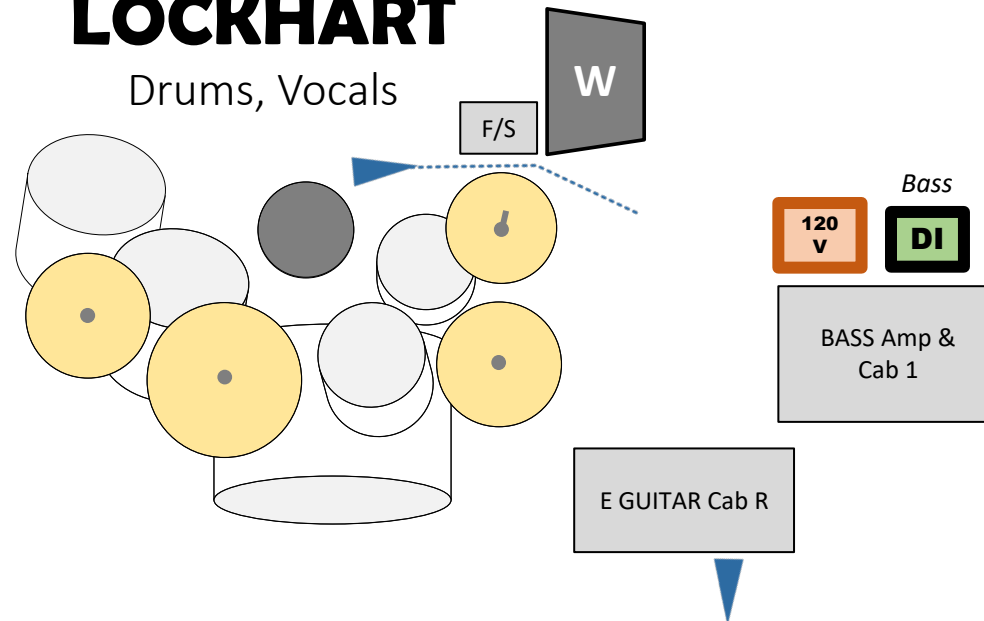

JEFF LOCKHART

Drums, Vocals

(Stage L)