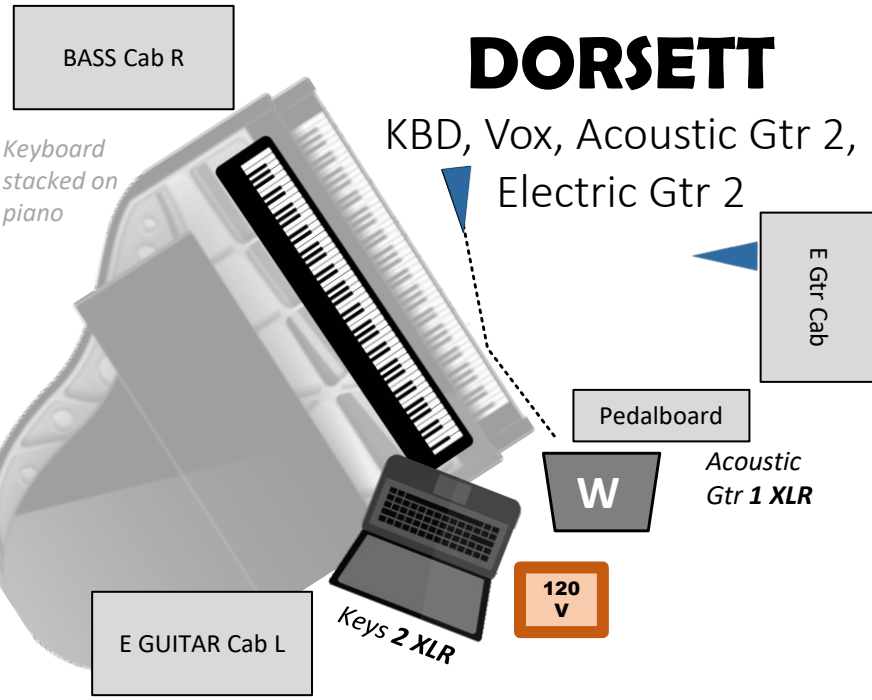

STAGE PLOT 2024

- Drums: Kick, Snare, HH, 1 Rack Tom, 2 Floor Tom, 2 Crash, Ride
- Drum Vox has footswitch/mute
- Keyboard will provide own stereo DI/interface, and acoustic gtr DI
- Elec Guitar has twin cabs (stereo), and own DI for acoustic
- Bass Guitar has twin (mono) cabs

 = Stage Power 120v

 = Direct Input XLR adapter

 = Wedge monitor

 = Microphone

 = Vocal Mic + Boom stand =

(Stage R)

CHUCK DORSETT

KBD, Vox, Acoustic Gtr 2,
Electric Gtr 2

RICK JONES

Bass, Vocals

(Downstage)

STAGE PLOT 2024 – w/Piano

- Drums: Kick, Snare, HH, 1 Rack Tom, 2 Floor Tom, 2 Crash, Ride
- Drum Vox has footswitch/mute
- Keyboard will provide own stereo DI/interface, and acoustic gtr DI
- Elec Guitar has twin cabs (stereo), and own DI for acoustic
- Bass Guitar has twin (mono) cabs

 = Stage Power 120v
 = Direct Input XLR adapter
 = Wedge monitor
 = Microphone
 Vocal Mic + Boom stand =

(Stage R)

(Upstage)

(Stage L)

(Downstage)

INPUT LIST 2024

Notes

- Keyboards will provide 1 or 2 XLR out from their interface (no DI)
- Acoustic Guitar will provide own DI
- Acoustic Guitar 2 will provide own DI
- In 4-monitor mix configuration, Drummer can share mix with Keyboards.